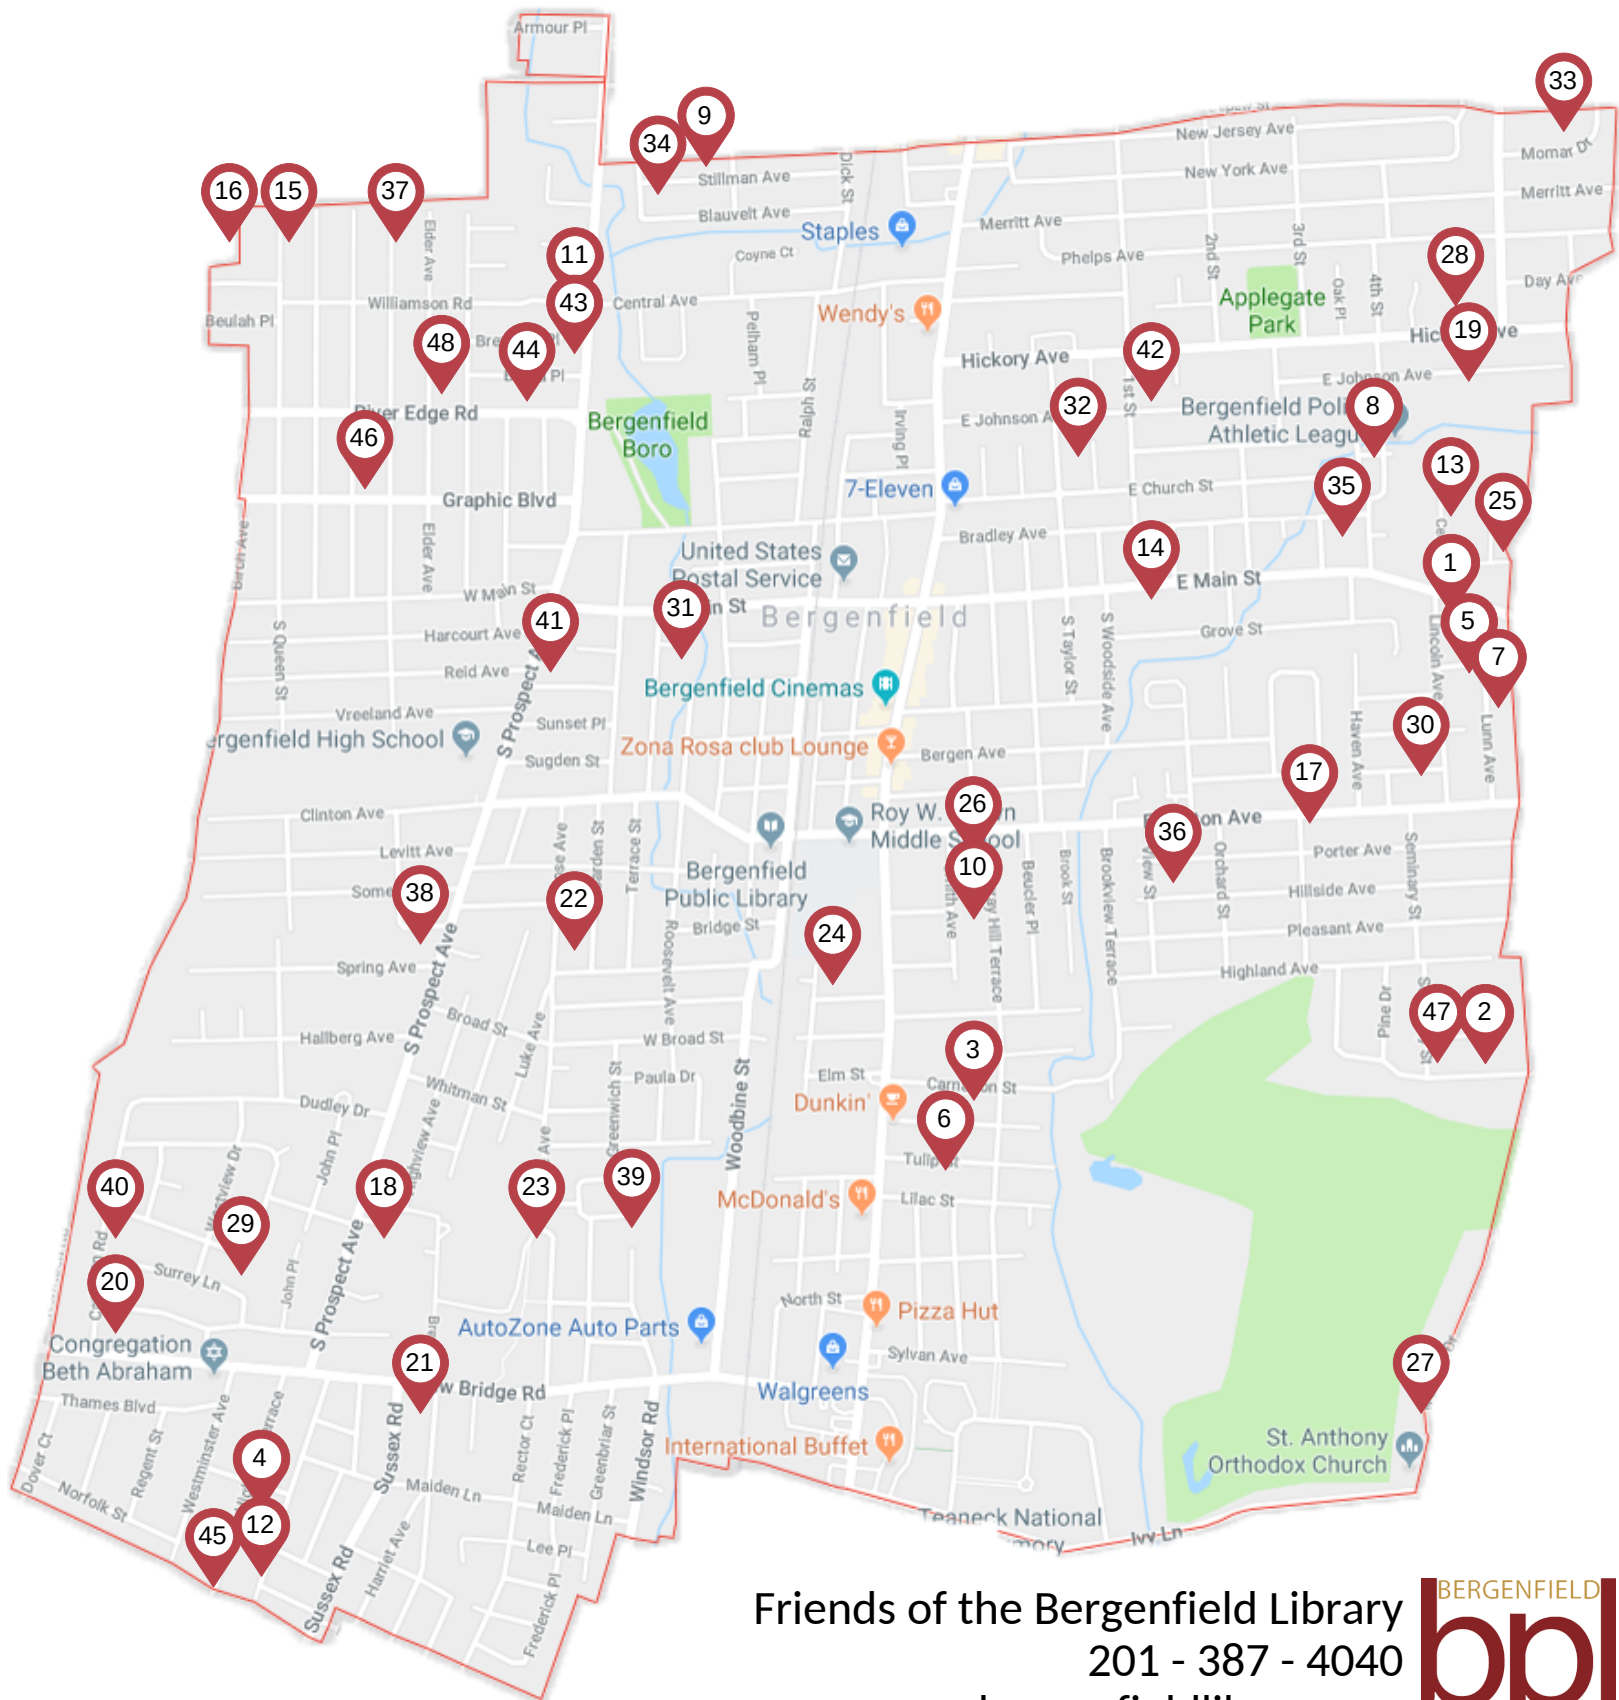

2021 Bergenfield Community-Wide Garage Sale Map

Saturday 10/2 and Sunday 10/3 from 9am-4pm

Friends of the Bergenfield Library
201 - 387 - 4040
bergenfieldlibrary.org

Registered Households

- 1 51 Lincoln Avenue
- 2 201 Marcotte Lane
- 3 37 Magnolia Street
- 4 97 Highgate Terrace
- 5 6 Clyde Court
- 6 40 Tulip Street
- 7 44 Lunn Avenue
- 8 62 Bogert Place
- 9 150 Columbia Avenue
- 10 34 Murray Hill Terrace
- 11 148 N. Prospect Avenue
- 12 530 S. Prospect Avenue
- 13 31 Cedar Street
- 14 134 E. Main Street
- 15 215 N. Queen Street
- 16 216 N. Queen Street
- 17 224 E. Clinton Ave
- 18 314 Schoolcraft Road
- 19 280 E. Johnson Avenue
- 20 445 New Bridge Road
- 21 18 Wilbur Road
- 22 74 Garden Street
- 23 362 Wildrose Ave
- 24 25 Terhune Street
- 25 3 Willow Street
- 26 28 Murray Hill Terrace
- 27 55 Mackay Drive
- 28 277 Hickory Avenue
- 29 17 Surrey Lane
- 30 292 Huber Place
- 31 60 Meyns Place
- 32 20 Carol Lane
- 33 51 Momar Drive
- 34 15 Walters Street
- 35 270 Bradley Avenue
- 36 49 Hillside Avenue
- 37 223 N. Vivyen Street
- 38 186 S. Prospect Avenue
- 39 43 Greenwich Drive
- 40 69 Cameron Road
- 41 37 Turnure Street
- 42 105 Johnson Avenue
- 43 128 N. Prospect Avenue
- 44 29 River Edge Road
- 45 2 Westminster Gate
- 46 139 Graphic Boulevard
- 47 189 Marcotte Lane
- 48 121 Elder Avenue